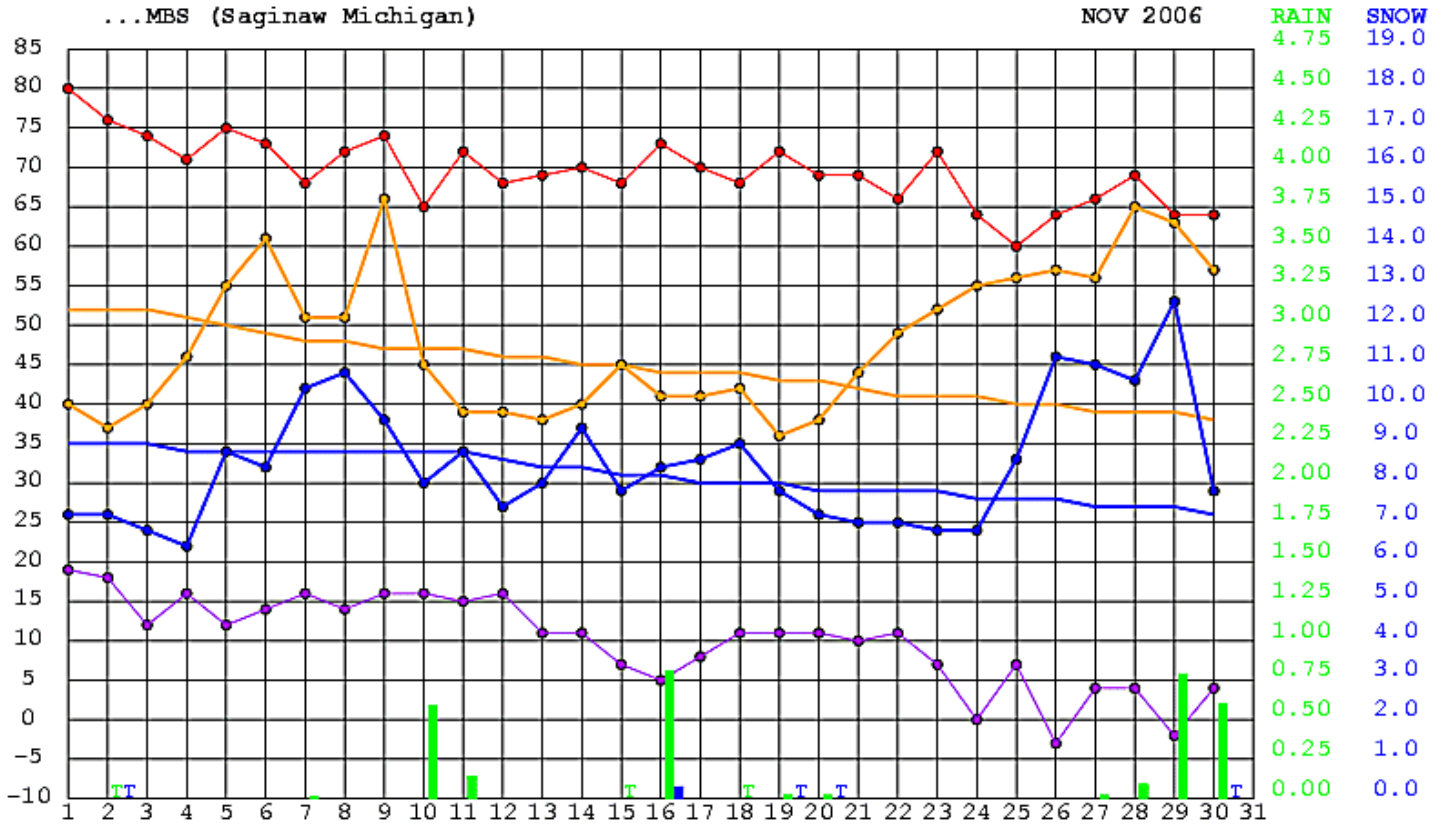

November 2006 Weather Graph – Saginaw, Michigan (MBS)

TEMPERATURE AND PRECIPITATION DATA

Average High.....48.2	Monthly Normal.....44.8	Average Low.....32.6	Monthly Normal.....31.1
Average for Month...40.4	Monthly Normal.....38.0	Monthly HDD.....731	Monthly Normal HDD..811
Monthly CDD.....0	Monthly Normal CDD..0		
Monthly Precip.....3.09	Monthly Normal.....2.65	Yearly Norm Precip..29.5	
Monthly Snow.....0.3	Monthly Norm Snow...3.8	Yearly Norm Snow....	

GRAPH KEY	Record High Temp	Mean High Temp	Mean Low Temp
	Daily High Temp	Daily Low Temp	Record Low Temp