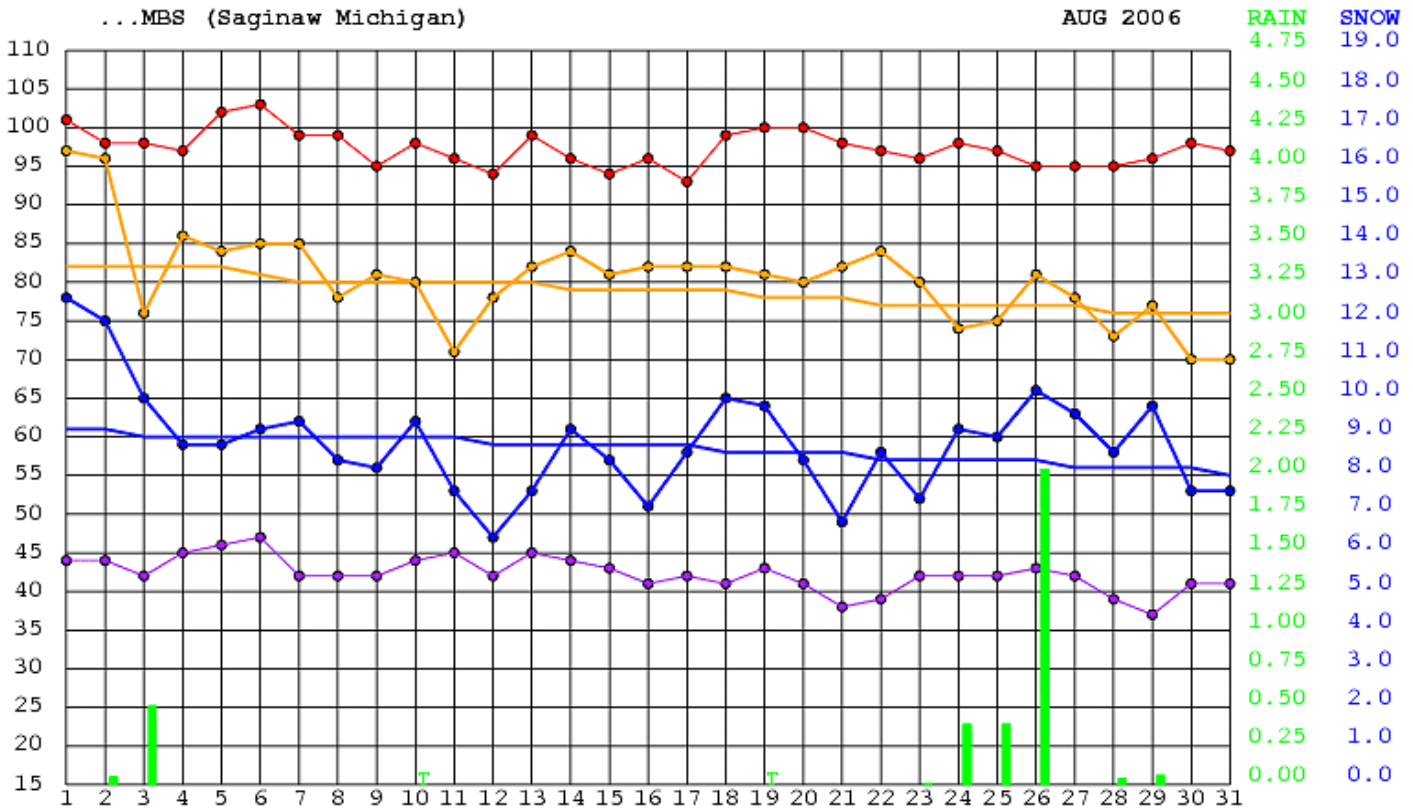

August 2006 Weather Graph – Saginaw, Michigan (MBS)

TEMPERATURE AND PRECIPITATION DATA

Average High.....80.5	Monthly Normal.....78.9	Average Low.....59.3	Monthly Normal.....58.5
Average for Month...69.9	Monthly Normal.....68.7	Monthly HDD.....11	Monthly Normal HDD..39
Monthly CDD.....174	Monthly Normal CDD..154		
Monthly Precip.....3.49	Monthly Normal.....3.38	Yearly Norm Precip..20.41	
Monthly Snow.....0.0	Monthly Norm Snow...	Yearly Norm Snow....	

GRAPH KEY	Record High Temp	Mean High Temp	Mean Low Temp
	Daily High Temp	Daily Low Temp	Record Low Temp