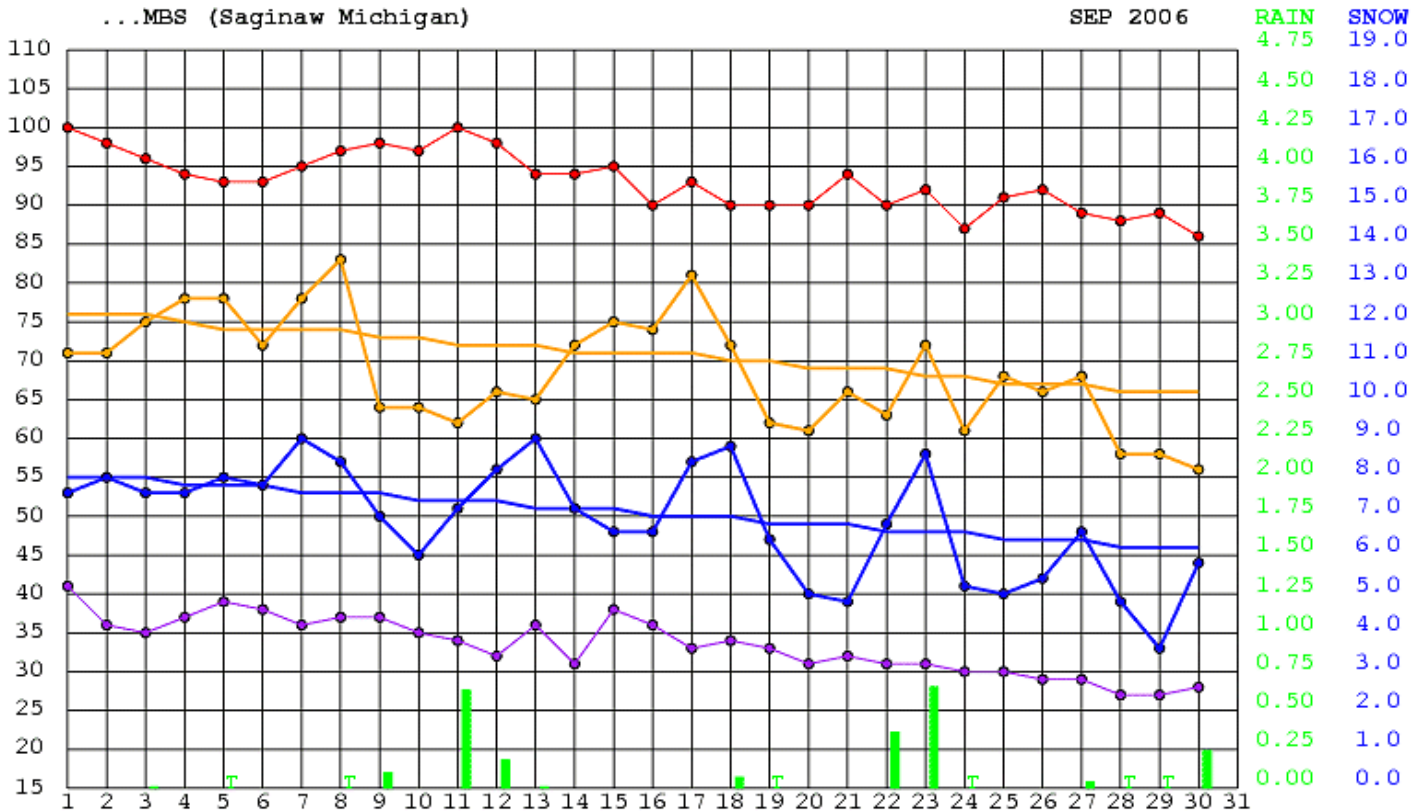

September 2006 Weather Graph – Saginaw, Michigan (MBS)

TEMPERATURE AND PRECIPITATION DATA

Average High.....68.7	Monthly Normal.....70.9	Average Low.....49.5	Monthly Normal.....50.5
Average for Month...59.1	Monthly Normal.....60.7	Monthly HDD.....188	Monthly Normal HDD..152
Monthly CDD.....17	Monthly Normal CDD..24		
Monthly Precip.....2.29	Monthly Normal.....3.95	Yearly Norm Precip..24.36	
Monthly Snow.....0.0	Monthly Norm Snow...	Yearly Norm Snow....	

GRAPH KEY	● Record High Temp	— Mean High Temp	— Mean Low Temp
	● Daily High Temp	● Daily Low Temp	● Record Low Temp