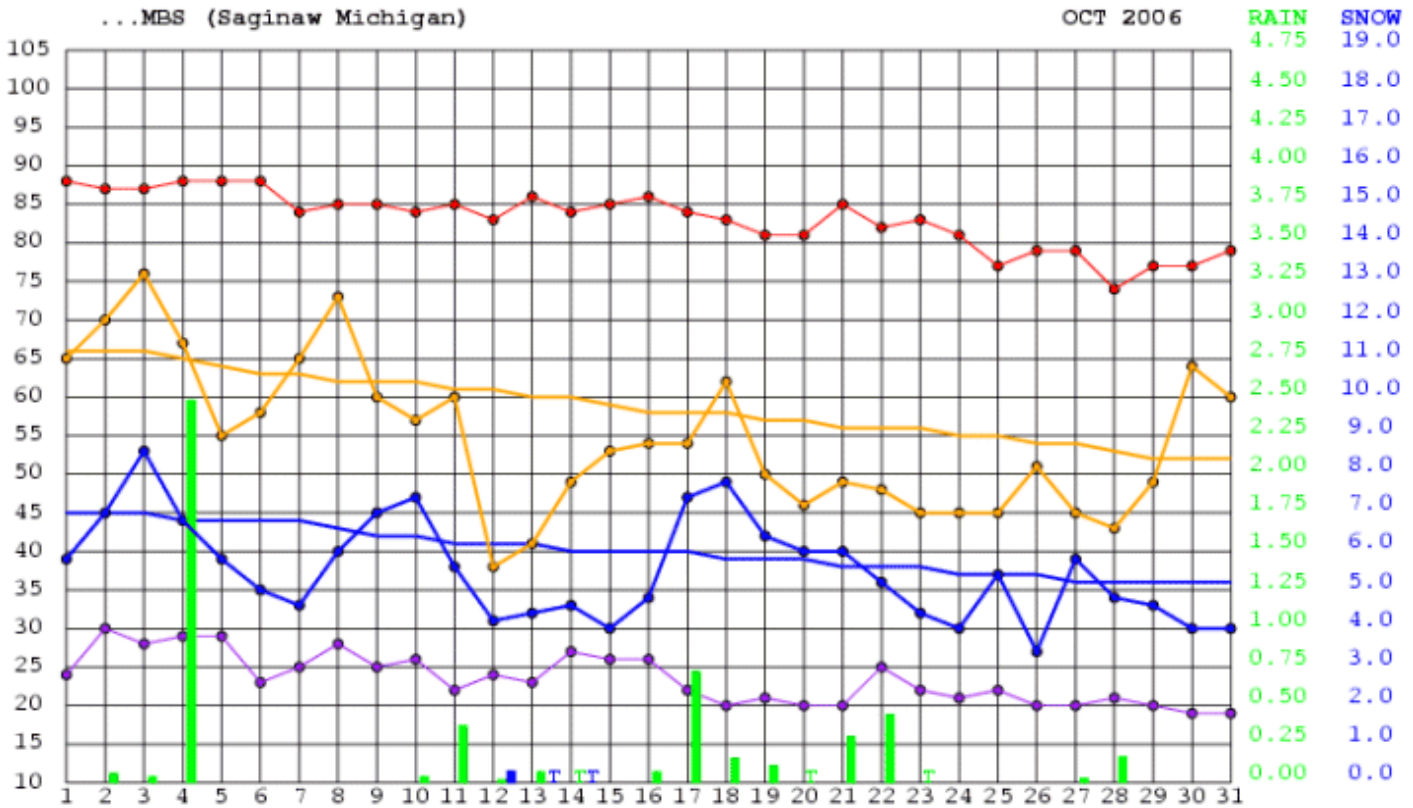

October 2006 Weather Graph – Saginaw, Michigan (MBS)