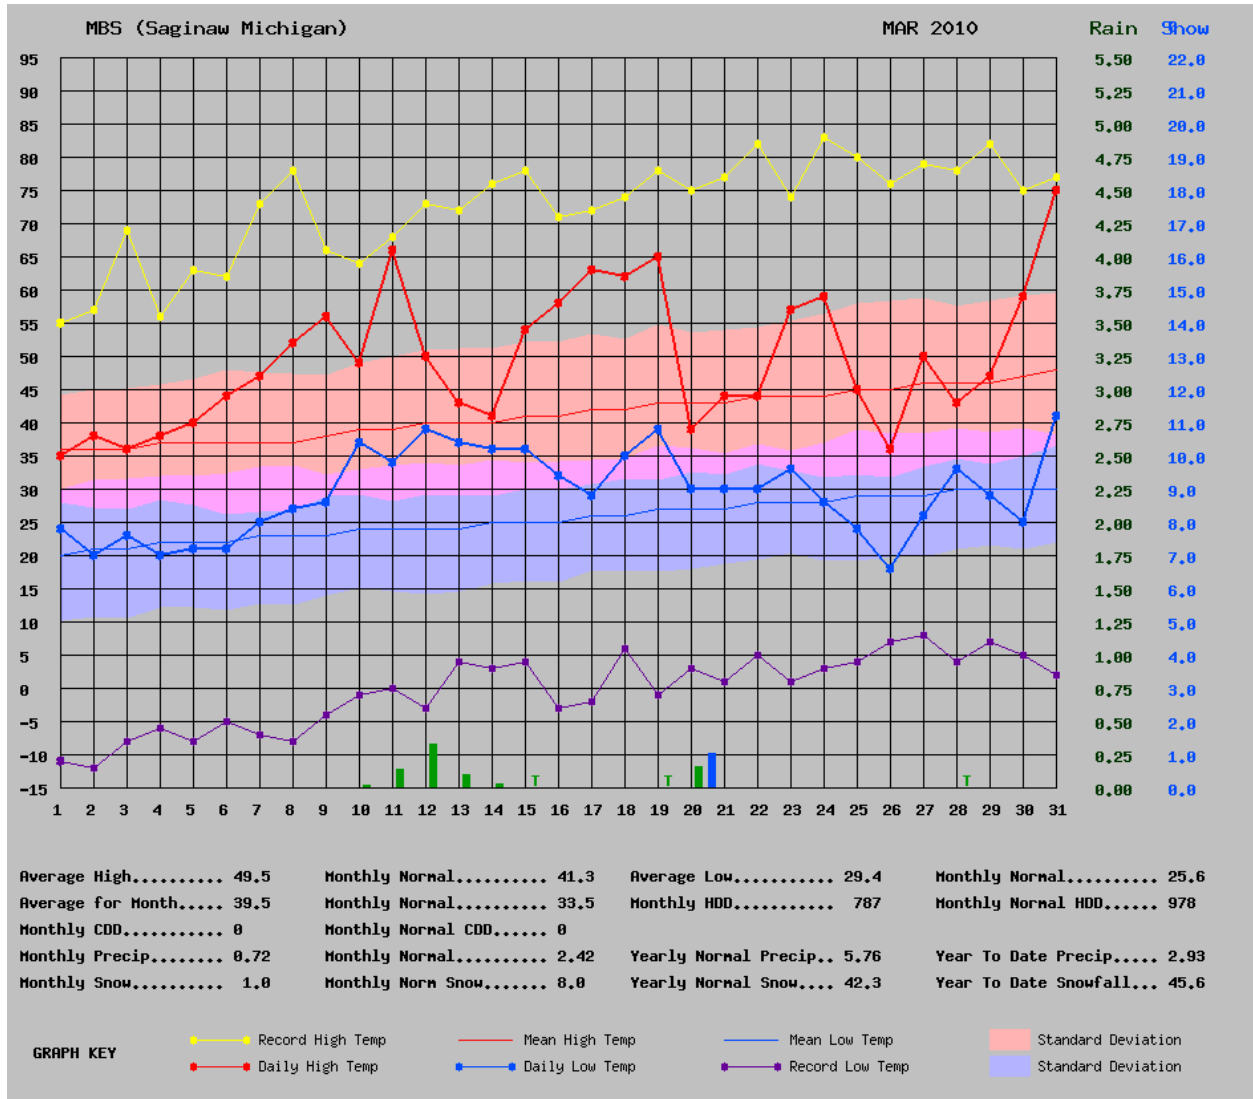

March, 2010 Weather Graph – Saginaw (MBS)