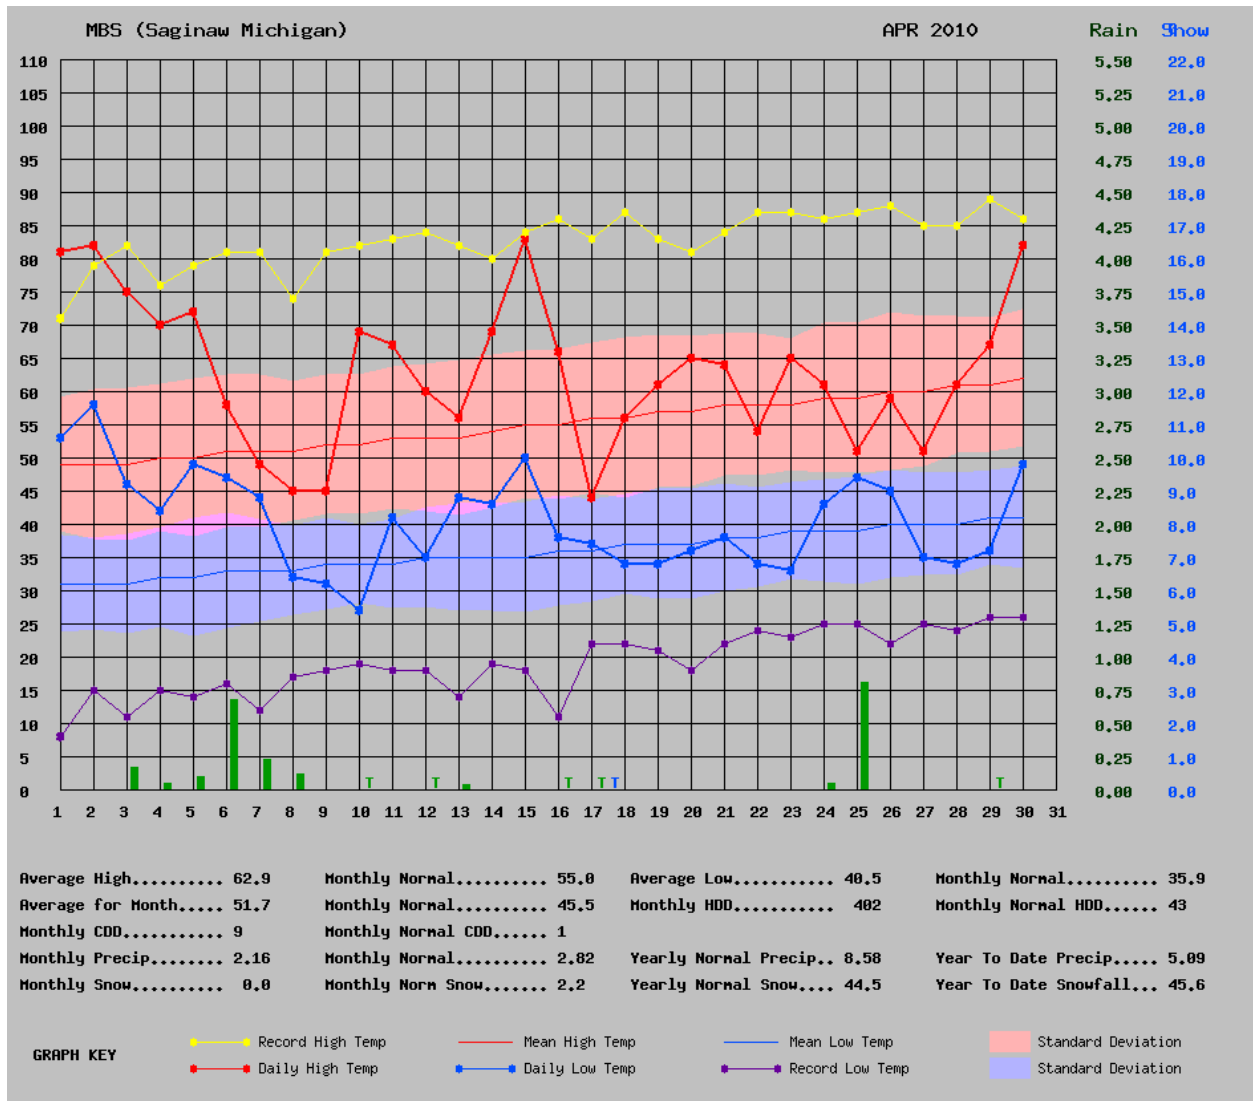

April, 2010 Weather Graph – Saginaw (MBS)